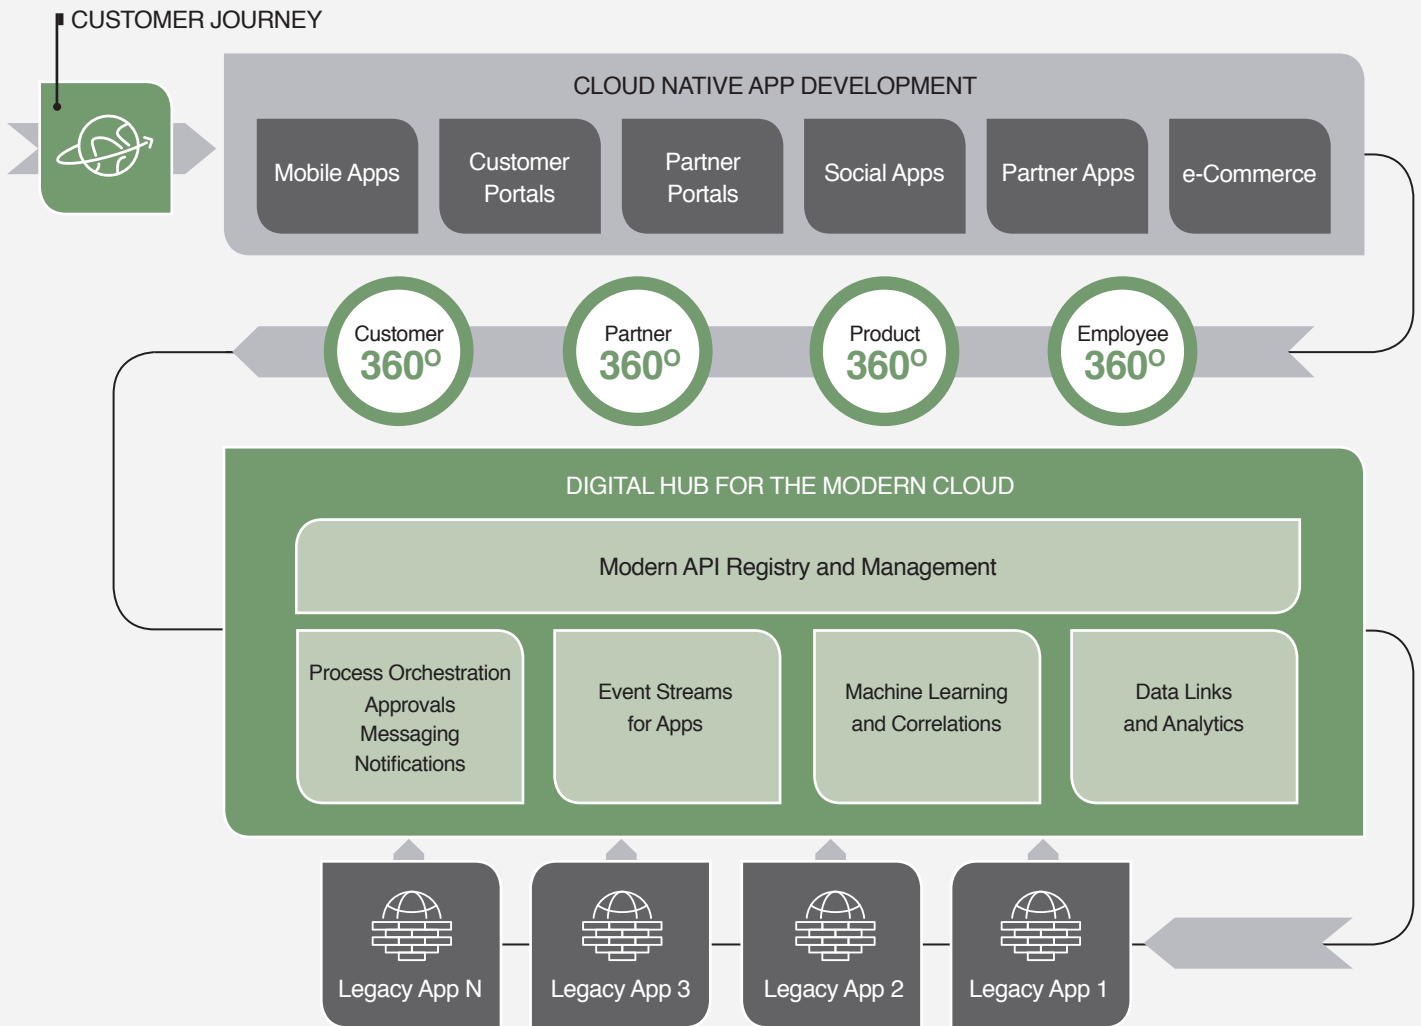

KESTE DIGITAL HUB FRAMEWORK

READY TO SEE HOW KESTE CAN ACCELERATE
YOUR DIGITAL TRANSFORMATION?

Get in touch to learn how to get more from your
Digital Hub investment.

solutions@Keste.com | 877-537-8360

keste

see our entire solutions portfolio at:
www.keste.com