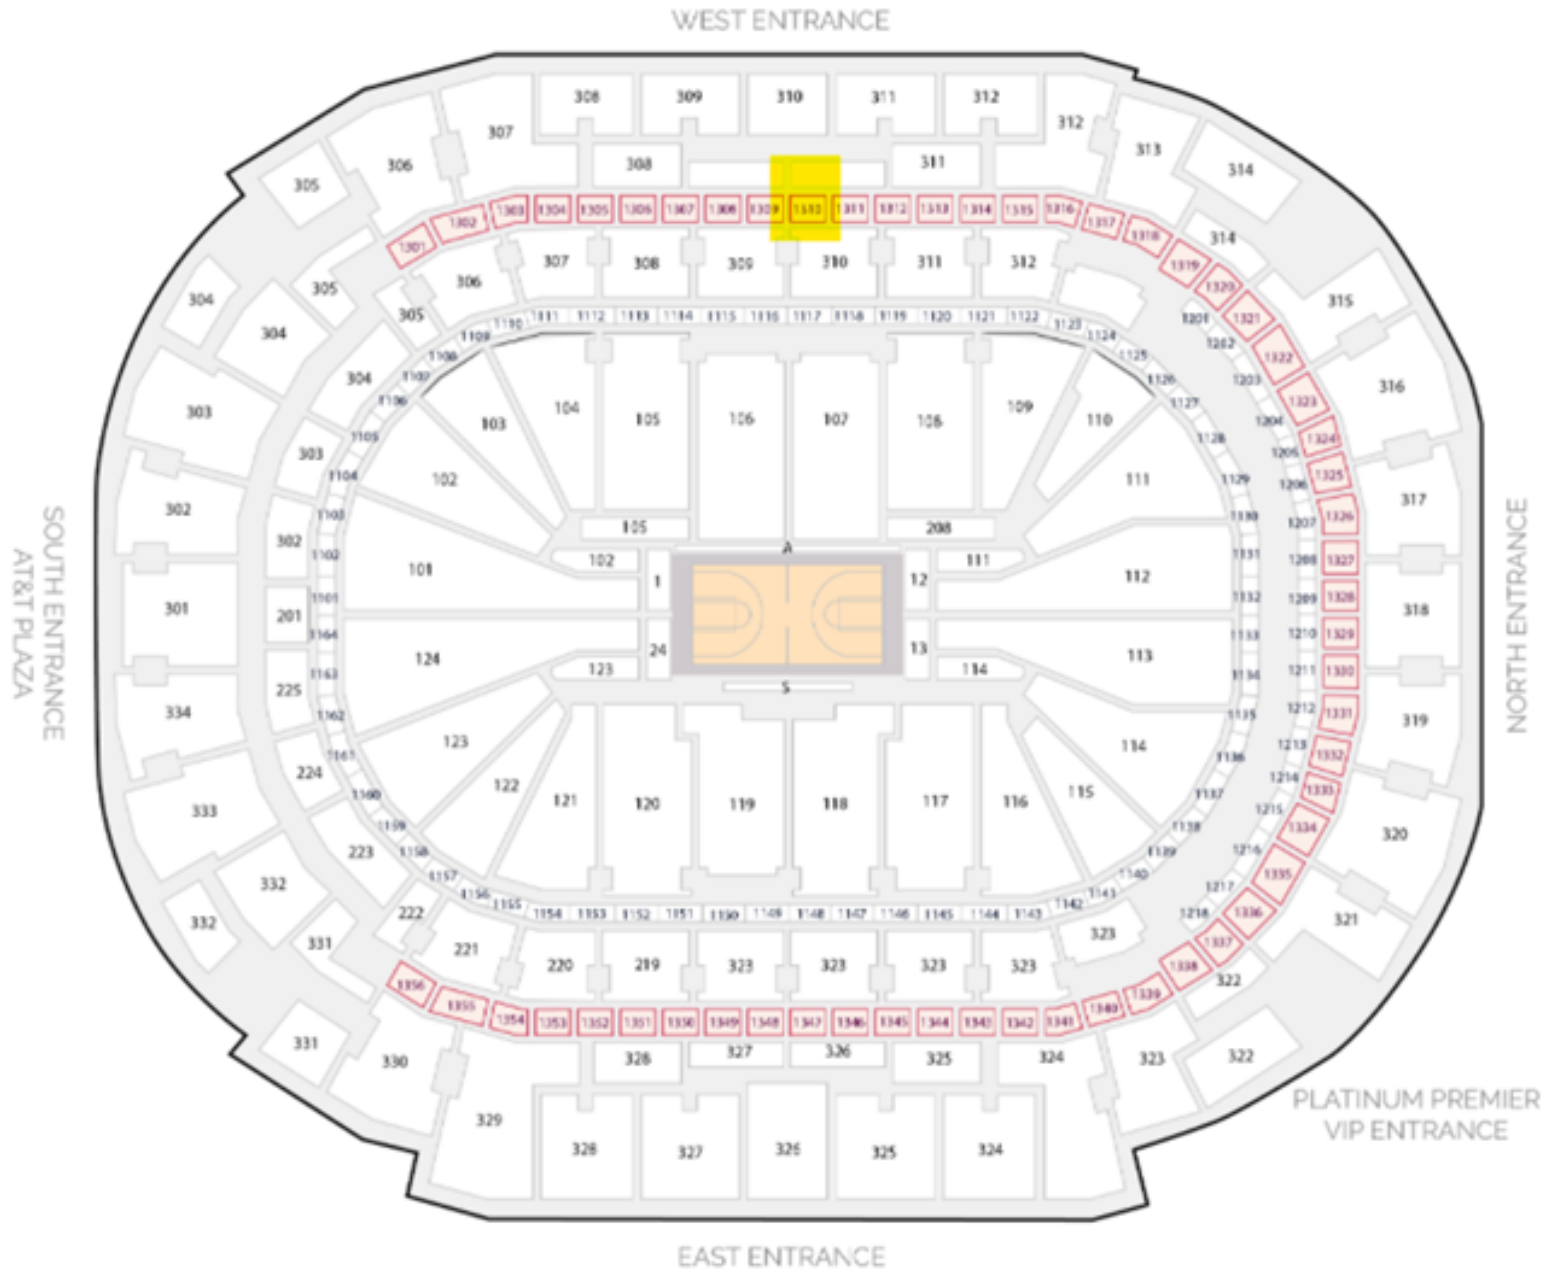

# ADMIRALS CLUB SUITES

# AAC PARKING MAP 2021

*Once you park in The Lexus Garage, enter the American Airlines Center via the West Entrance and head upstairs to Suite 1310.*